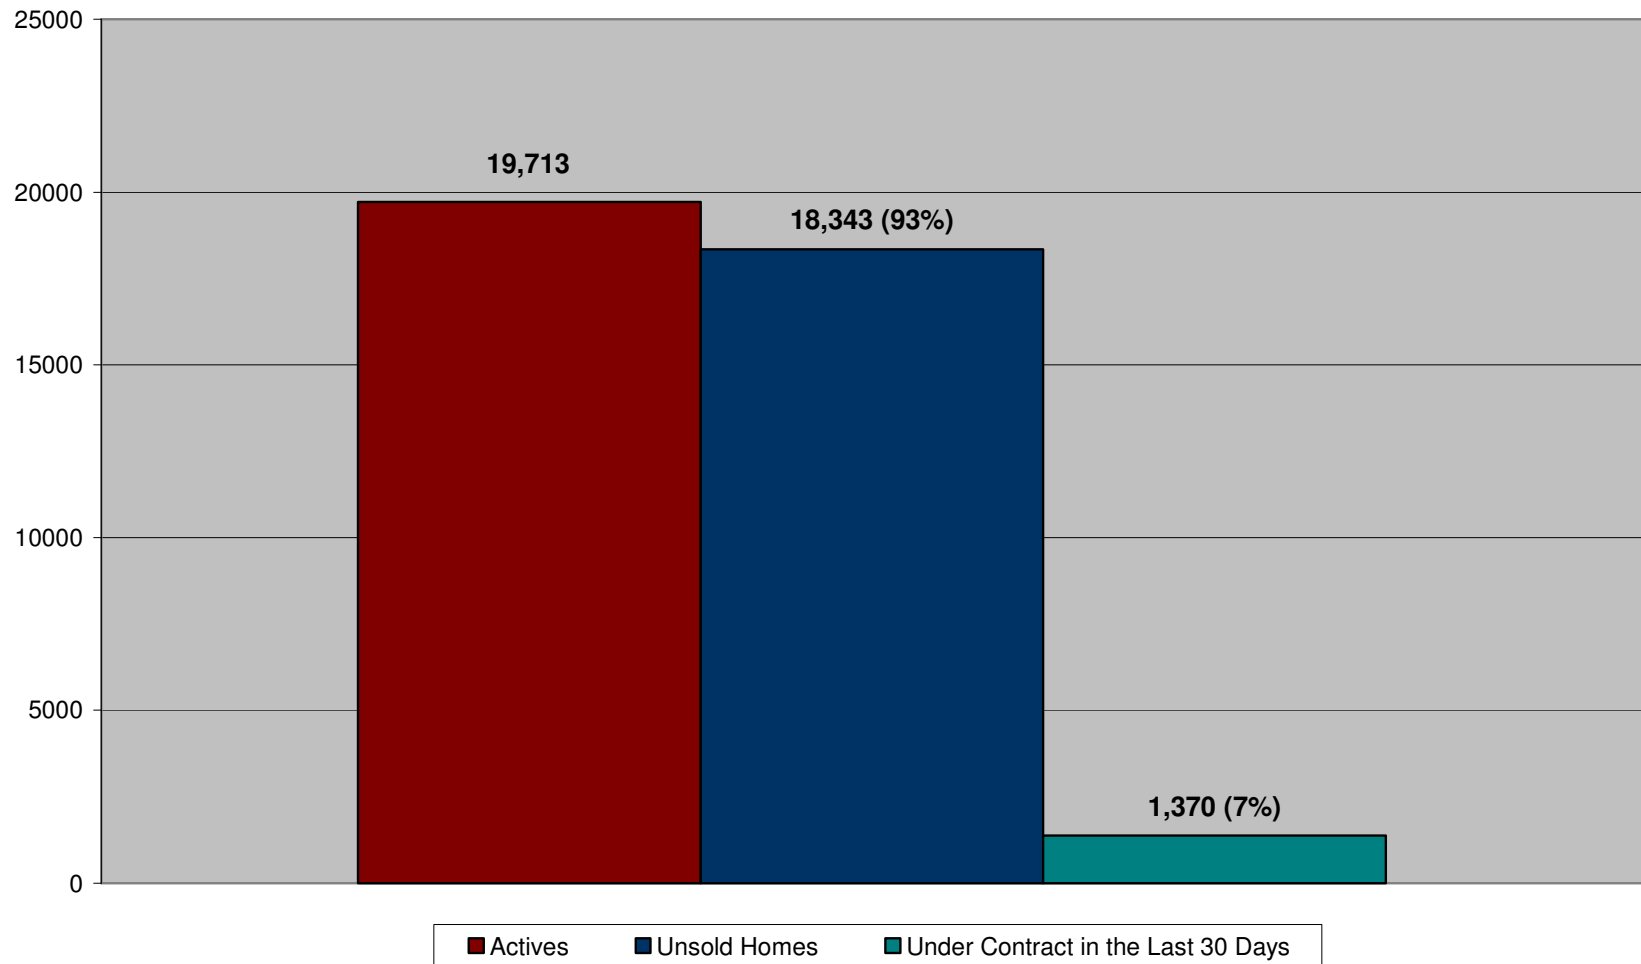

**MLS Inventory - East Valley
November 26, 2007**

Data Used:

- East Valley MLS Inventory as of 11/26/07.
- Homes under contract in the Past 30-days are from 10/26/07 – 11/26/07.
- East Valley cities used: Scottsdale, Chandler, Tempe, Gilbert, Apache Junction, Mesa, Queen Creek.